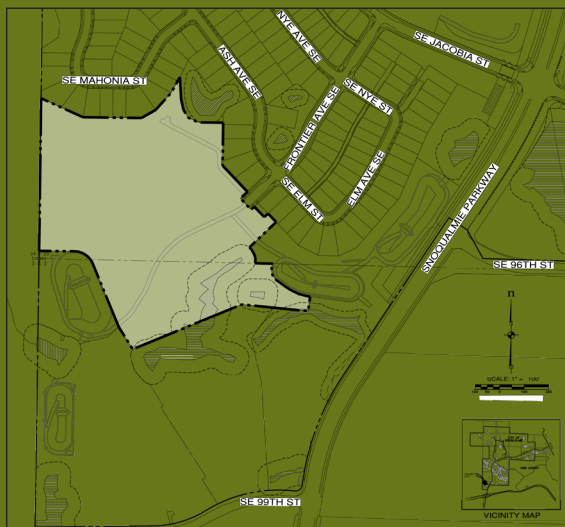

WEDNESDAY

1.23.13

7:00 pm – 9:00 pm

Snoqualmie Ridge YMCA  
Community Center,  
35018 SE Ridge Street

Please join Imagine  
Housing and the  
development team  
as we share the next  
generation of our  
plans for Snoqualmie  
Ridge Parcel S-20.

## SNOQUALMIE RIDGE